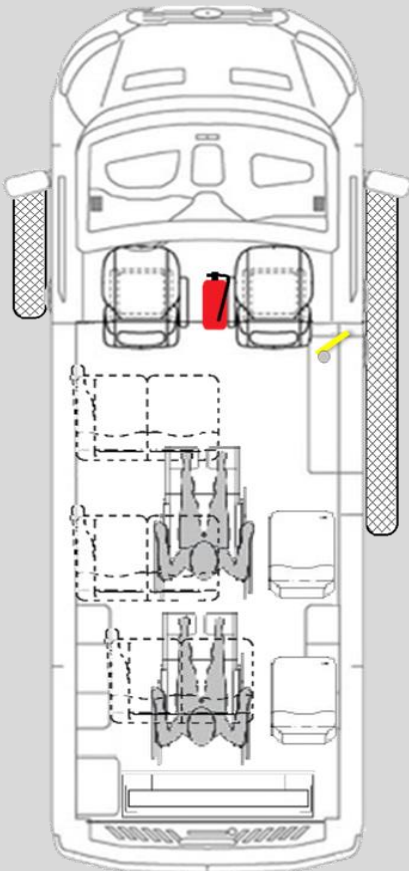

ALLIANCE BUS

GROUP

MobilityTRANS

Extended Length Conversion Standard Equipment

Chassis

- Ford Transit T350
- 148" Wheelbase
- 9,000# GVWR
- 3.5L V6 EcoBoost
- Power Mirrors and Locks
- Deep Tint Windows
- Rear Heat and A/C
- Cruise Control
- And Much More!

Conversion Flex Package

4+2, 8+1, 10

- Braun Century II Lift
- Intermotive Interlock
- (2) Q-Straint QRT-DLX
- Right Hand Assist Pole
- Dual Running Boards
- Safety Kit
- Small Back Up Alarm